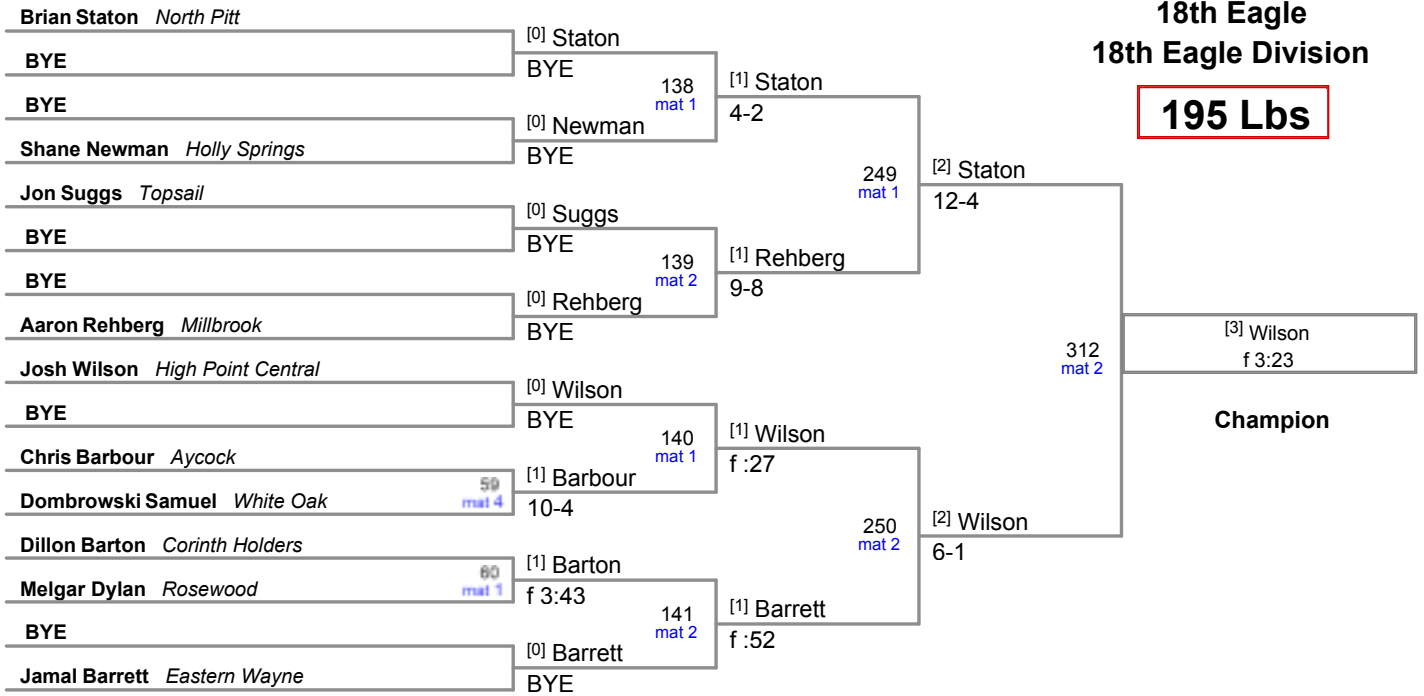

182 Lbs

[5] Shaw Forf

3rd Place

18th Eagle
18th Eagle Division

195 Lbs

**18th Eagle
18th Eagle Division**

220 Lbs

18th Eagle
18th Eagle Division