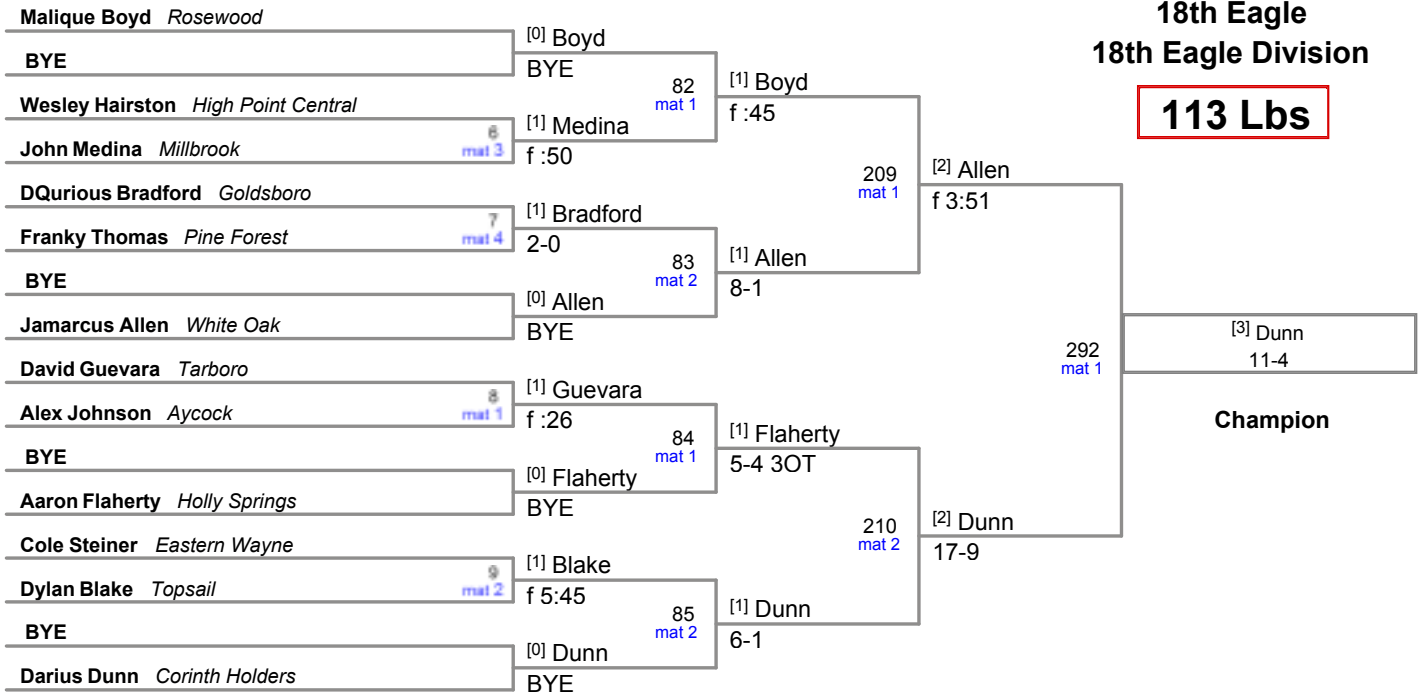

**18th Eagle
18th Eagle Division**

113 Lbs

18th Eagle
18th Eagle Division

120 Lbs

**18th Eagle
18th Eagle Division**

132 Lbs

18th Eagle
18th Eagle Division

138 Lbs

18th Eagle
18th Eagle Division

160 Lbs

No-Contest
No Contest

3rd Place

**18th Eagle
18th Eagle Division**

170 Lbs

[4] Woodbury
3-1
3rd Place

18th Eagle
18th Eagle Division