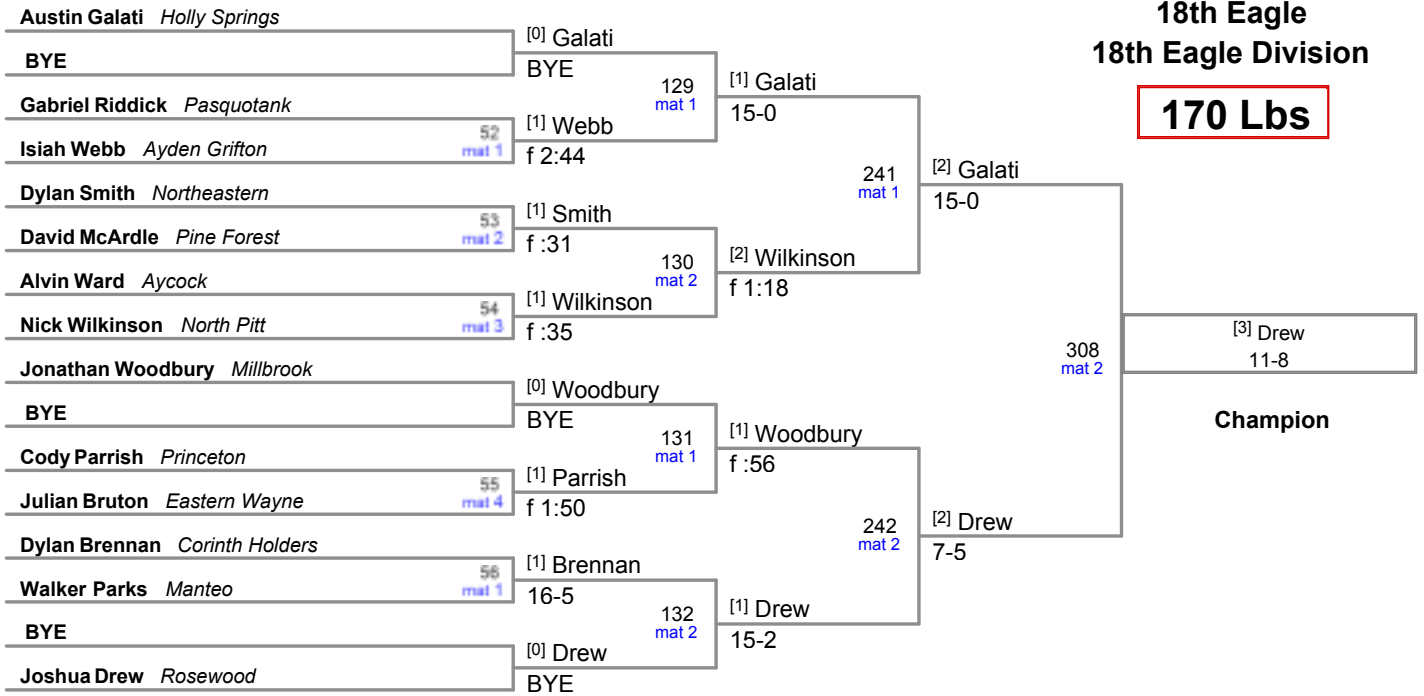

18th Eagle
18th Eagle Division

160 Lbs

No-Contest
No Contest

3rd Place

**18th Eagle
18th Eagle Division**

170 Lbs

[4] Woodbury
3-1
3rd Place

18th Eagle
18th Eagle Division

182 Lbs

[5] Shaw Forf

3rd Place

18th Eagle
18th Eagle Division

195 Lbs

**18th Eagle
18th Eagle Division**

220 Lbs

18th Eagle
18th Eagle Division