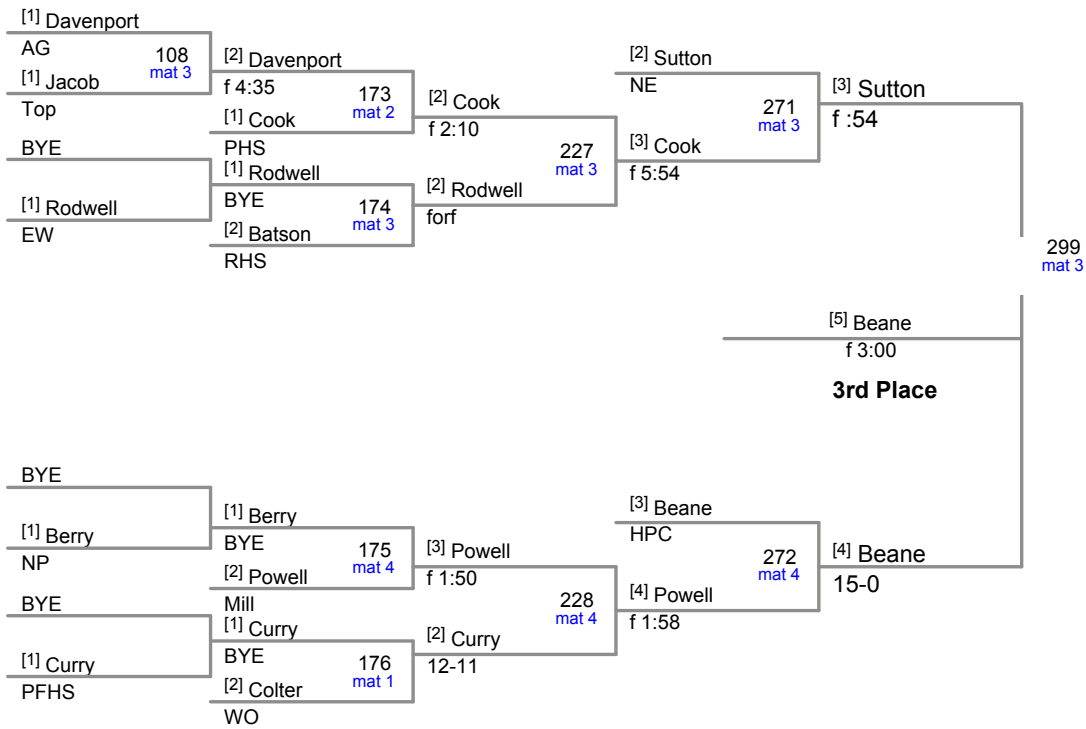

**18th Eagle
18th Eagle Division**

113 Lbs

18th Eagle
18th Eagle Division

120 Lbs

**18th Eagle
18th Eagle Division**

132 Lbs

18th Eagle
18th Eagle Division

138 Lbs

18th Eagle
18th Eagle Division

160 Lbs

No-Contest
No Contest

3rd Place

**18th Eagle
18th Eagle Division**

170 Lbs

[4] Woodbury
3-1
3rd Place

18th Eagle
18th Eagle Division