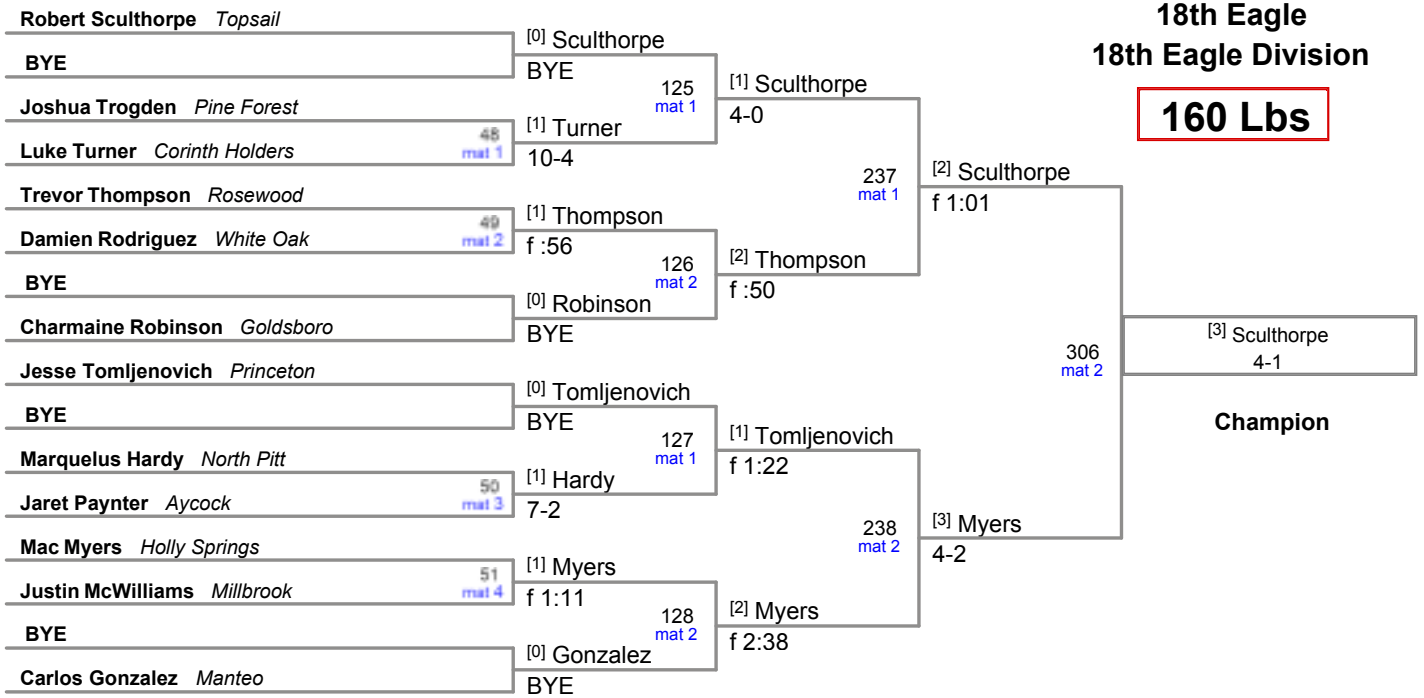

**18th Eagle
18th Eagle Division**

113 Lbs

18th Eagle
18th Eagle Division

120 Lbs

**18th Eagle
18th Eagle Division**

132 Lbs

18th Eagle
18th Eagle Division

138 Lbs

18th Eagle
18th Eagle Division

160 Lbs

No-Contest
No Contest

3rd Place

**18th Eagle
18th Eagle Division**

170 Lbs

[4] Woodbury
3-1
3rd Place

18th Eagle
18th Eagle Division