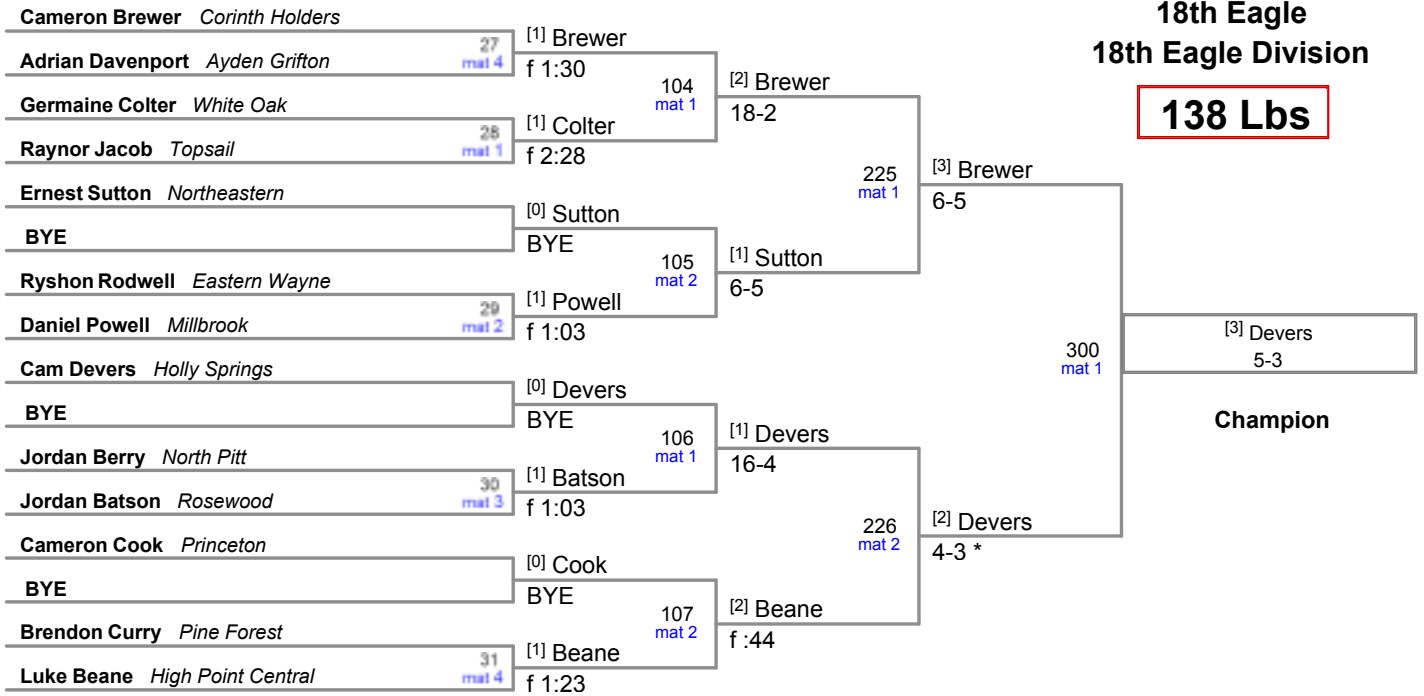

**18th Eagle
18th Eagle Division**

113 Lbs

18th Eagle
18th Eagle Division

120 Lbs

**18th Eagle
18th Eagle Division**

132 Lbs

18th Eagle
18th Eagle Division

138 Lbs

18th Eagle
18th Eagle Division

160 Lbs

No-Contest
No Contest

3rd Place

**18th Eagle
18th Eagle Division**

170 Lbs

[4] Woodbury
3-1
3rd Place

18th Eagle
18th Eagle Division