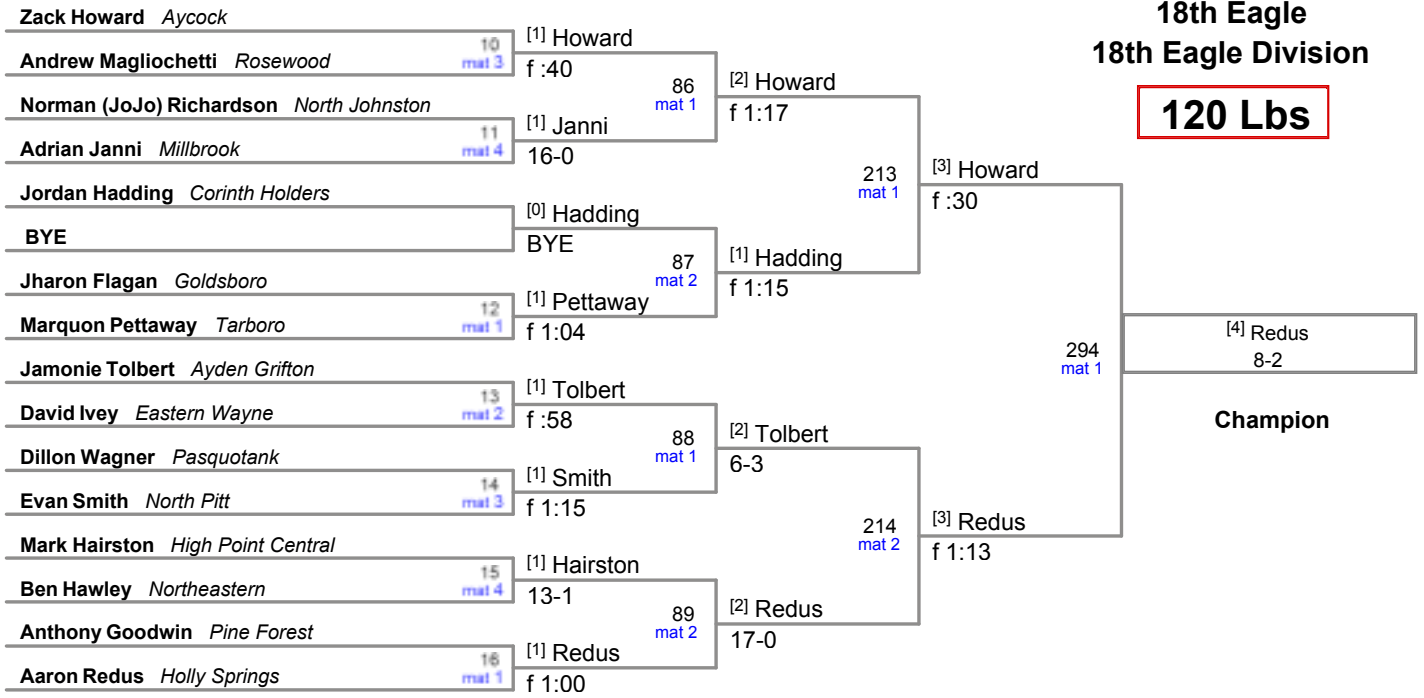

**18th Eagle
18th Eagle Division**

113 Lbs

18th Eagle
18th Eagle Division

120 Lbs

**18th Eagle
18th Eagle Division**

132 Lbs

18th Eagle
18th Eagle Division

138 Lbs

18th Eagle
18th Eagle Division

160 Lbs

No-Contest
No Contest

3rd Place

**18th Eagle
18th Eagle Division**

170 Lbs

[4] Woodbury
3-1
3rd Place

18th Eagle
18th Eagle Division